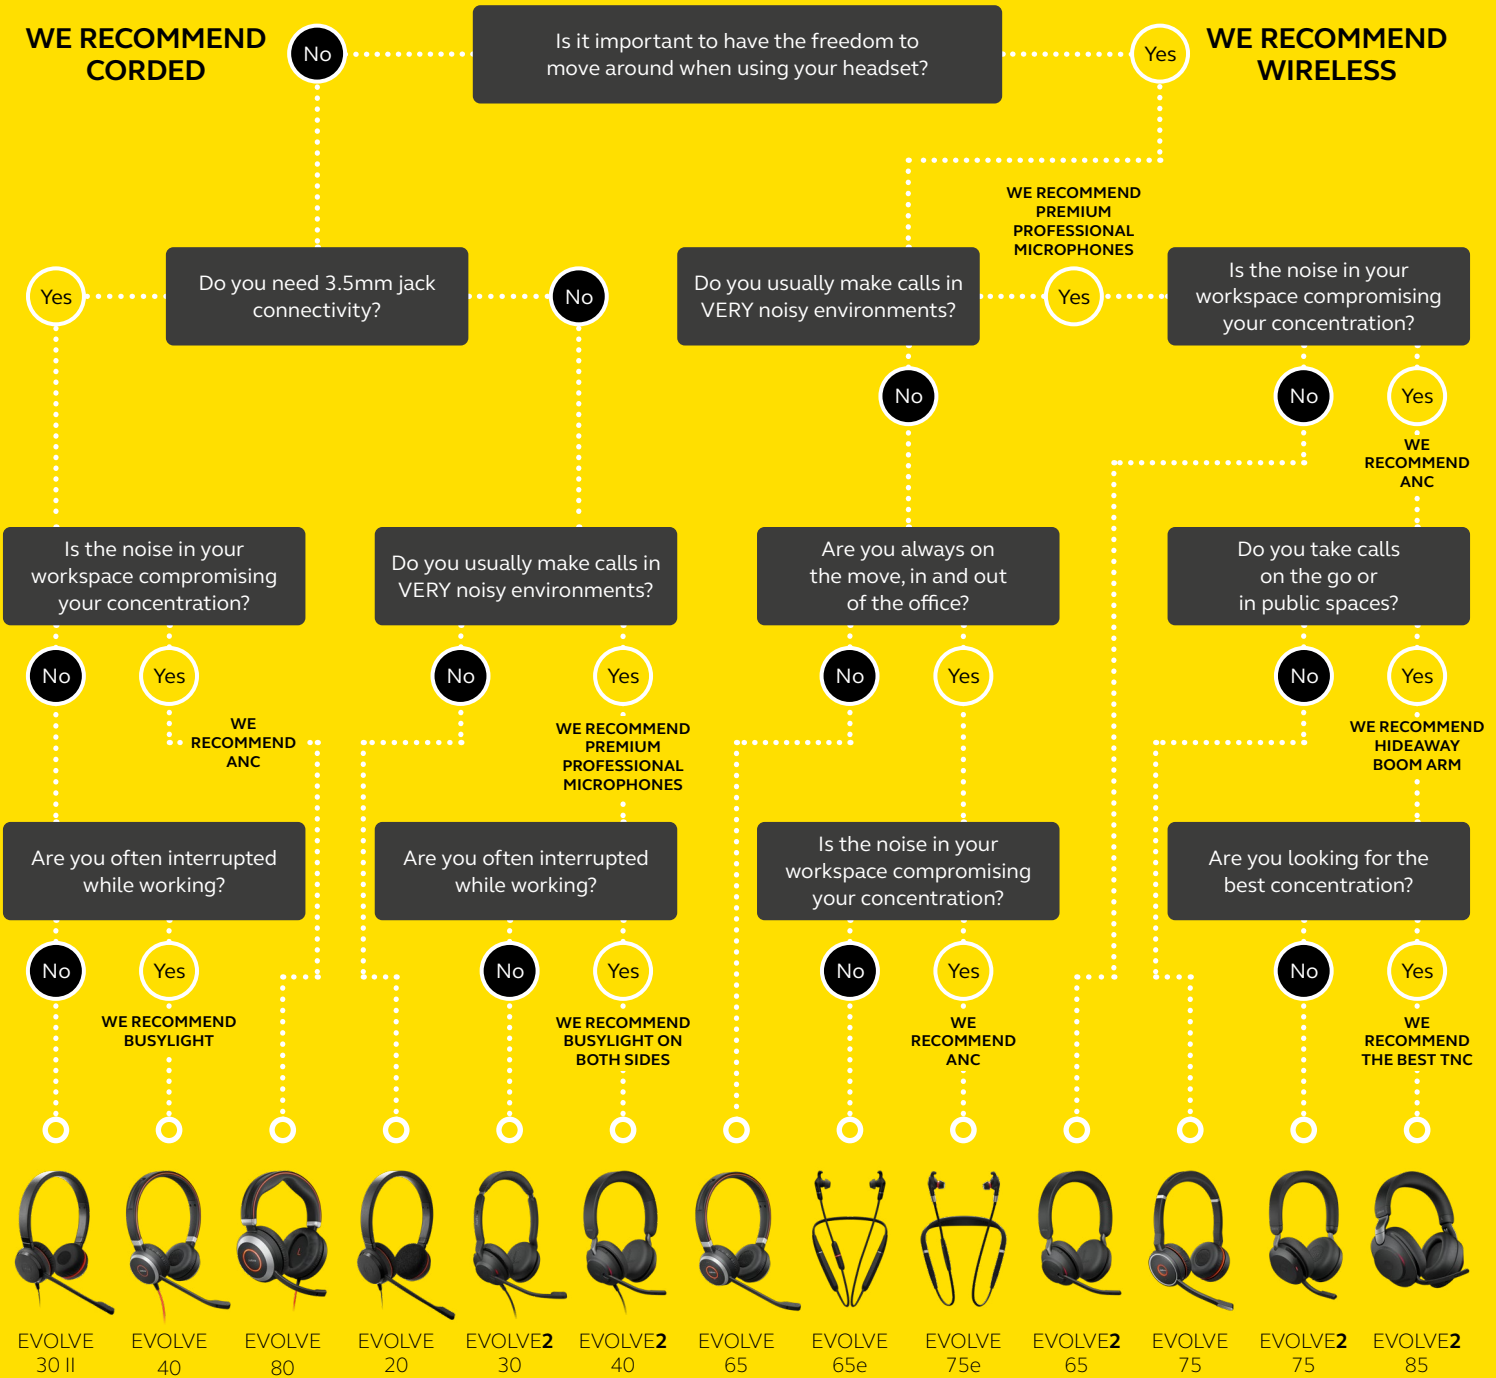

EVOLVE 65

EVOLVE2 65

EVOLVE 40

EVOLVE2 40

EVOLVE 30

EVOLVE2 30

EVOLVE2 OR EVOLVE

# Help your customers pick the right Evolve for their Hybrid working needs

Product features you should consider:

Find out more at [jabra.com/evolve](https://jabra.com/evolve)

Jabra Evolve2 Selling Tips Channel A4 PORTRAIT 041021