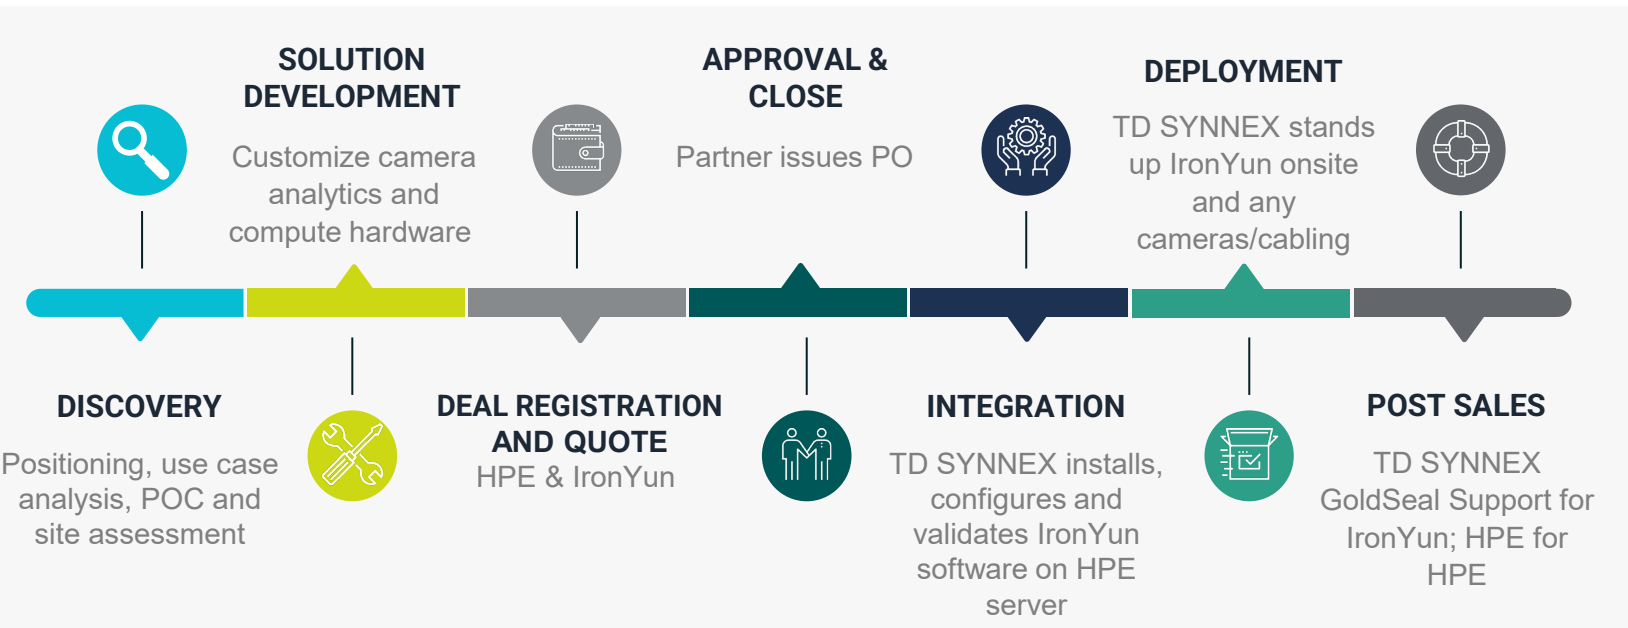

VisionAI

Enabling an ecosystem focused on computer vision for the channel

Aggregated Solutions

DISCOVERY TO DEPLOYMENT OVERVIEW

The HPE IronYun Vision AI Platform is a comprehensive hardware and software solution that leverages advanced AI to create intelligent video. As your solutions aggregator, TD SYNnex absorbs complexity and empowers our partners to scale their businesses and deliver value across the digital enterprise.

Our process from Discovery to Deployment offers an easy-to-sell solution allowing businesses to leverage the power of video across all aspects of business from physical security to the most complex business use cases, leaving the difficulty of development and integration to the experts at TD SYNnex.