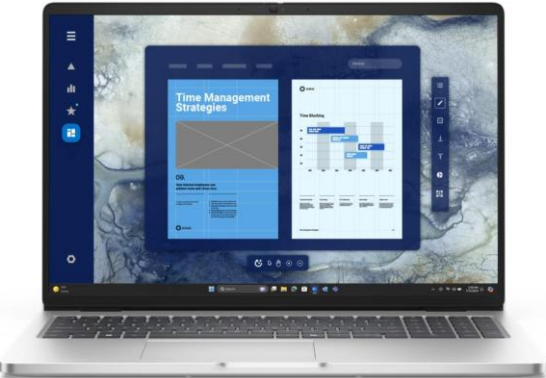

# Featured Products

**Good**

**Series 2 Core™ Ultra 5**

**Dell Pro 16**

**GRG36 / SKU# 14649065**

- Intel® Core™ Ultra 5 vPro®
- 25 IPA Points
- LCD Anti-Glare
- 16 GB of DDR5 RAM
- 512 GB SSD
- Intel Wi-Fi 6e
- Windows 11 Professional