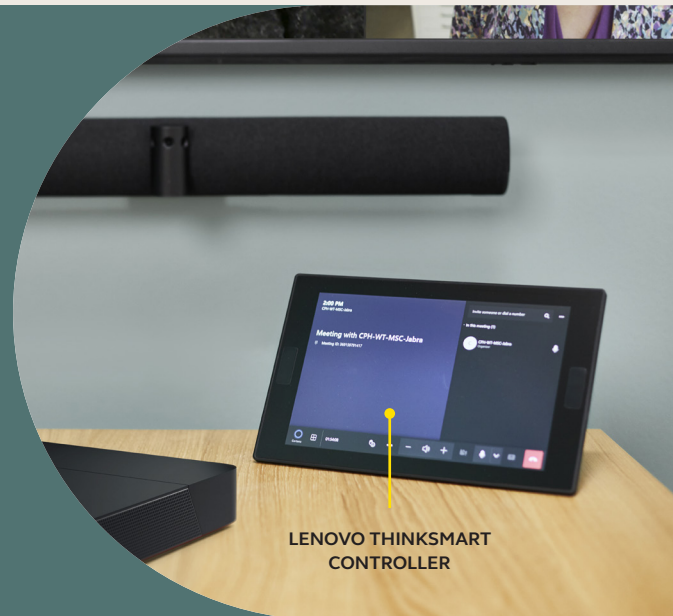

## Live Whiteboard Streaming

Seamlessly brings your whiteboard content to life, displaying both whiteboard content and meeting participants simultaneously.

## Lenovo ThinkSmart Core and Controller

The included Lenovo ThinkSmart Core is certified for and preloaded with Microsoft Teams Rooms or Zoom Rooms so teams can connect, share, and collaborate seamlessly and securely from wherever they may be working.

Start and manage meetings with ease thanks to its 10.1" HD anti-glare, anti-smudge touch controller.