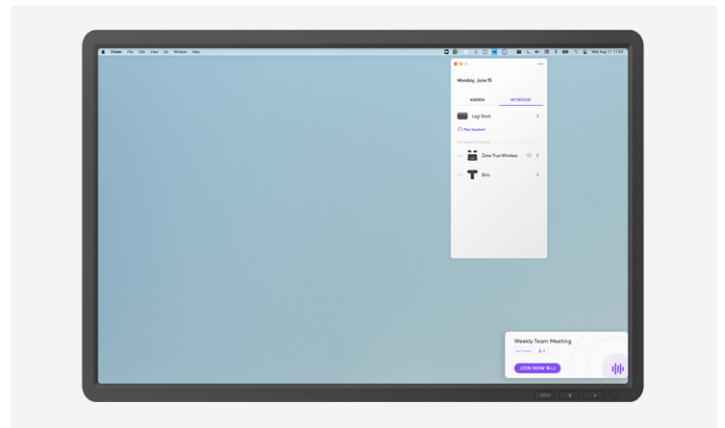

Calendar Integration with Tune

With calendar integration² via Logi Tune, you can stay on top of your day, get informed of upcoming appointments, and quickly join meetings with a simple touch of a button.