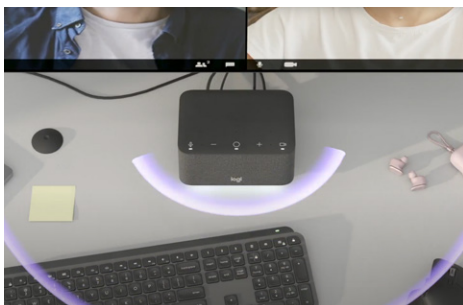

HEAR & BE HEARD CLEARLY

Noise-canceling Speakerphone

Six beamforming microphones help capture your voice clearly while advanced algorithms reduce unwanted background noise.