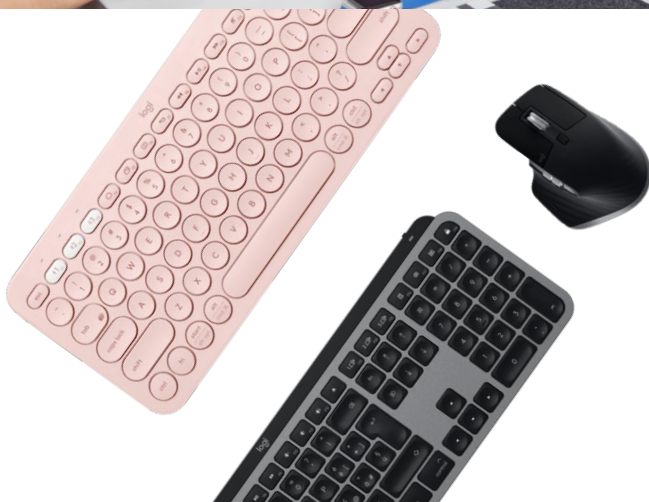

1. Without an Electromagnetic scroll wheel 2. 4mm minimum glass thickness 3. Battery life may vary based on user and computing conditions