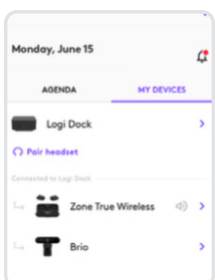

TABLE, RISER, AND WALL MOUNT FOR TAP

Secure the Logitech Tap touch controller flat to the table, raise the viewing angle for better visibility, or conserve table space in smaller rooms.

939-001811 (Tap Table Mount)

939-001814 (Tap Riser Mount)

939-001817 (Tap Wall Mount)

WALL MOUNT FOR VIDEO BARS

Mount Rally Bar Mini or Rally Bar on the wall for a minimal footprint.

952-000044

SOFTWARE

Logitech software technologies are an integral part of the meeting experience for both meeting rooms and personal collaboration. Software enhances Logitech hardware by ensuring a consistent, unified, and customizable experience across devices and rooms, along with the ability to manage those solutions remotely.

LOGI TUNE

Let people take charge of the video meeting experience wherever they are — at home, in the office, or on the go. With Logi Tune*, webcam and headset settings are simple to customize. Plus, joining video meetings is easier than ever with Logi Dock and the calendar integration.