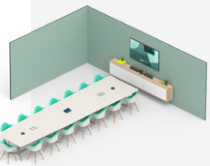

LARGE ROOMS Seats 12+

The large configuration features the expandable Rally Plus System with the ultra HD Rally Camera, two speakers, and two mic pods for crystal-clear video and audio throughout the room. Extend up to seven mic pods for extra-large spaces or unique layouts like classrooms fitting up to 46 seats.